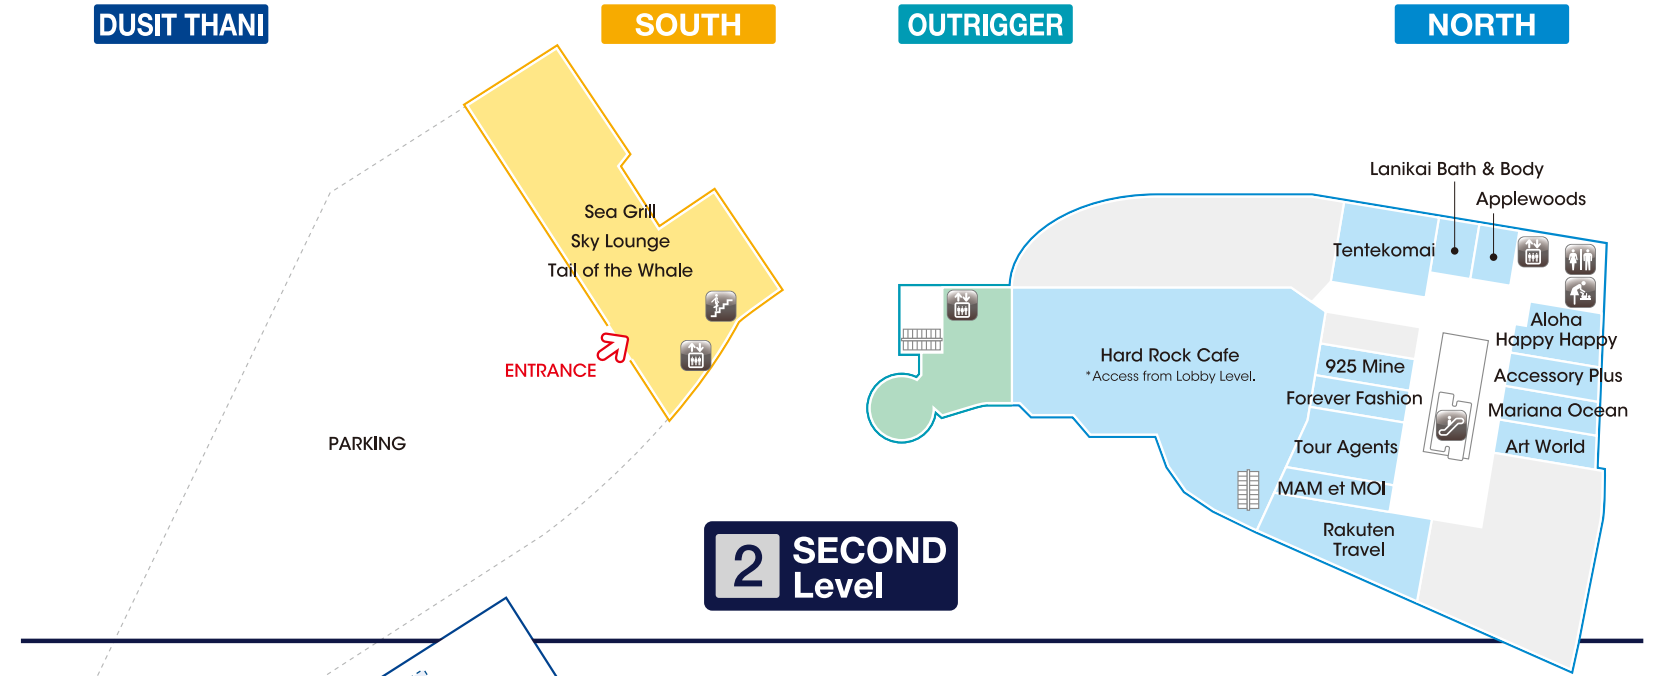

Bus stop locations available at Outrigger/The Plaza or SandCastle. *Shuttle Buses go around Tumon area are available also.

Walking Distance

- Hotel Nikko Guam: 10 Min.
- Oceanview Hotel & Residence: 5 Min.
- Bayview Hotel Guam: 5 Min.
- The Westin Resort Guam: 5 Min.
- Guam Reef & Olive Spa Resort: 1 Min.
- Guam Plaza Hotel: 1 Min.
- Outrigger Guam Beach Resort: 0 Min.
- SandCastle Guam: 1 Min.
- Hyatt Regency Guam: 5 Min.
- Grand Plaza Hotel: 10 Min.
- Pacific Bay Hotel : 10 Min.
- Holiday Resort & Spa Guam: 15 Min.

The Plaza Shopping Center

Floor Guide

the Plaza

f /THEPLAZAGUAM | THEPLAZAGUAM.COM

the Plaza SHOPPING CENTER

the Plaza Shopping Center
 10:00am ~ 11:00pm
 ※Extended hours for Restaurant, Bars & Entertainment.
 1225-1275 Pale San Vitores Rd., Tumon Bay, Guam 96913
 ☎1-671-649-1275
 www.theplazaguam.com

DUSIT THANI

SOUTH

OUTRIGGER

NORTH

2 SECOND Level

L LOBBY Level

P PLAZA Level

-  Elevator
-  Restroom
-  Escalator
-  Automatic teller machine
-  Baby-change facility