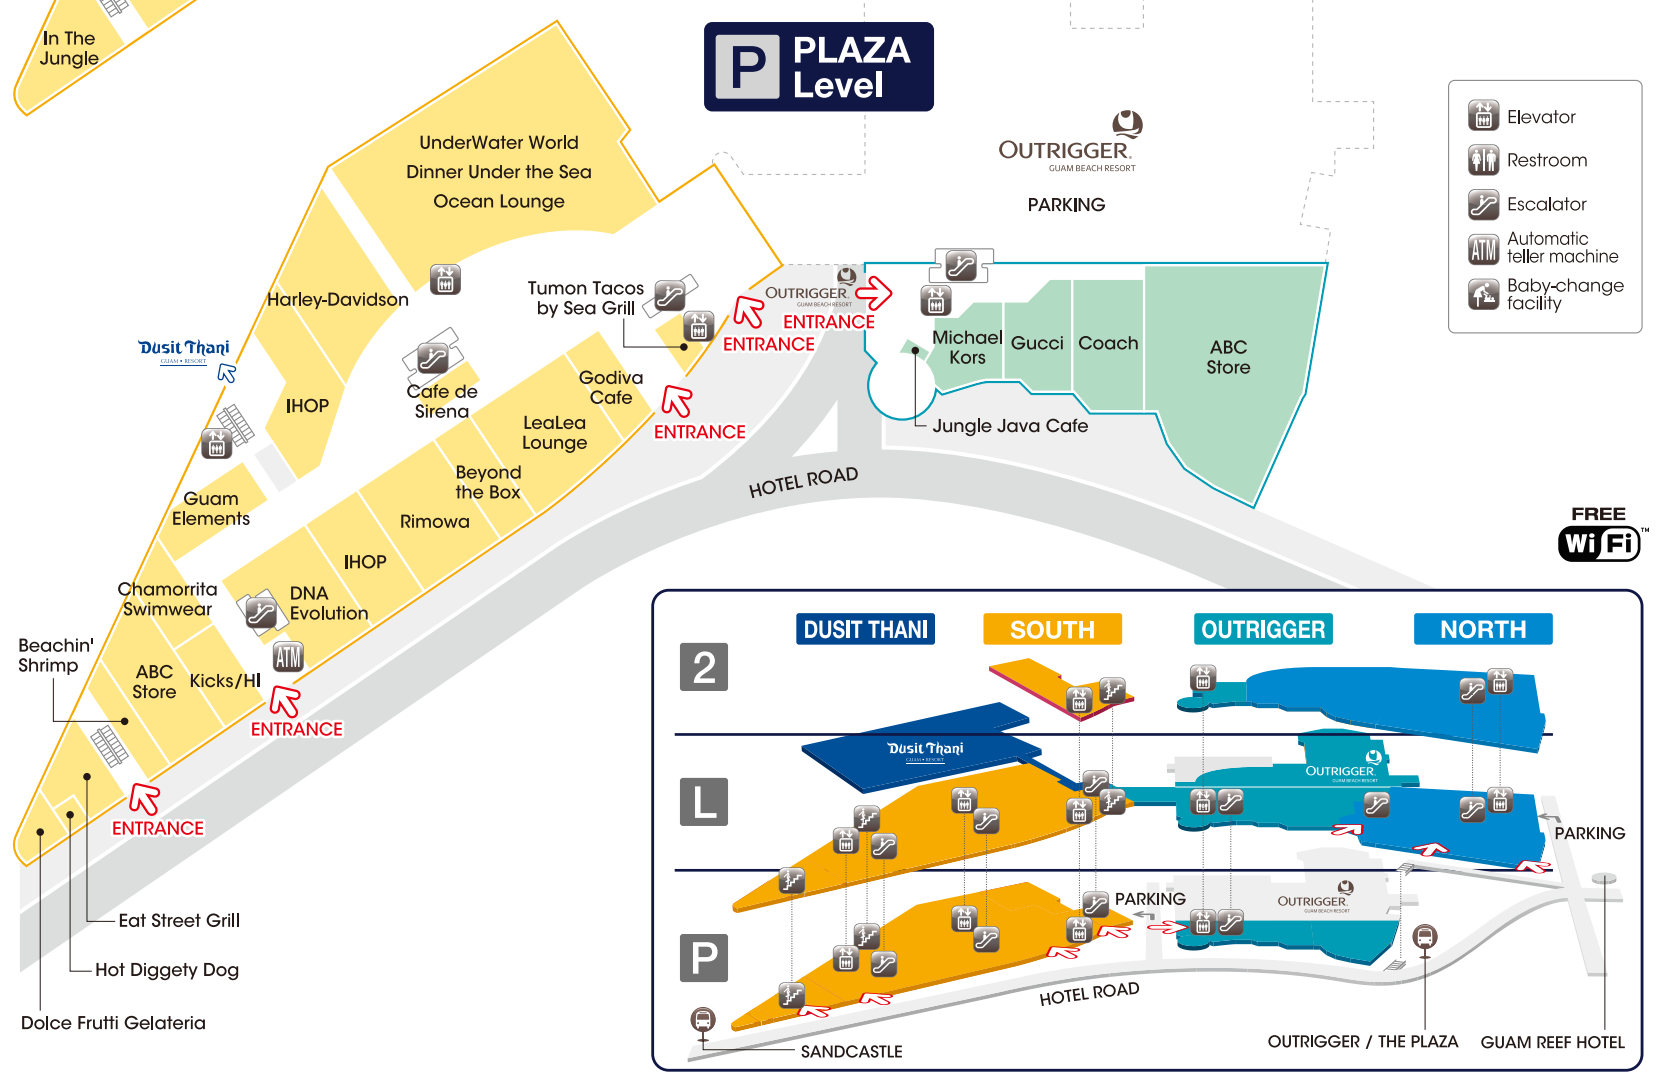

Directory

P : PLAZA Level
L : LOBBY Level
2 : SECOND Level

World Brand	Open 10:00~23:00
ANNA SUI	NORTH L
Balenciaga	NORTH L
Birkenstock	NORTH L
Bottega Veneta	NORTH L
Coach	OUTRIGGER P/L
Cole Haan	NORTH L
Folli Follie	NORTH L
Furla	NORTH L
Gucci	OUTRIGGER P/L
Harley-Davidson	SOUTH P
LeSportsac	NORTH L
Marc Jacobs	NORTH L
Michael Kors	OUTRIGGER P/L
Paul Smith	NORTH L
Proenza Schouler	NORTH L
Rimowa	SOUTH P
Rolex	NORTH L
ROXY/QUICKSILVER by DNA	NORTH L
Vivienne Westwood	NORTH L

There are 3 facilities in the ladies restroom and 1 facility in the Mens restroom at North Second Level.

Parking

There are 2 entrances. See the floor map inside of this brochure.

Access

Red Guahan Shuttle

Bus stop locations available at Outrigger/The Plaza or SandCastle. *Shuttle Buses go around Tumon area are available also.

Walking Distance

- Hotel Nikko Guam: 10 Min.
- Oceanview Hotel & Residence: 5 Min.
- Bayview Hotel Guam: 5 Min.
- The Westin Resort Guam: 5 Min.
- Guam Reef & Olive Spa Resort: 1 Min.
- Guam Plaza Hotel: 1 Min.
- Outrigger Guam Beach Resort: 0 Min.
- SandCastle Guam: 1 Min.
- Hyatt Regency Guam: 5 Min.
- Grand Plaza Hotel: 10 Min.
- Pacific Bay Hotel : 10 Min.
- Holiday Resort & Spa Guam: 15 Min.

DUSIT THANI

SOUTH

OUTRIGGER

NORTH

2 SECOND Level

L LOBBY Level

P PLAZA Level

-  Elevator
-  Restroom
-  Escalator
-  Automatic teller machine
-  Baby-change facility