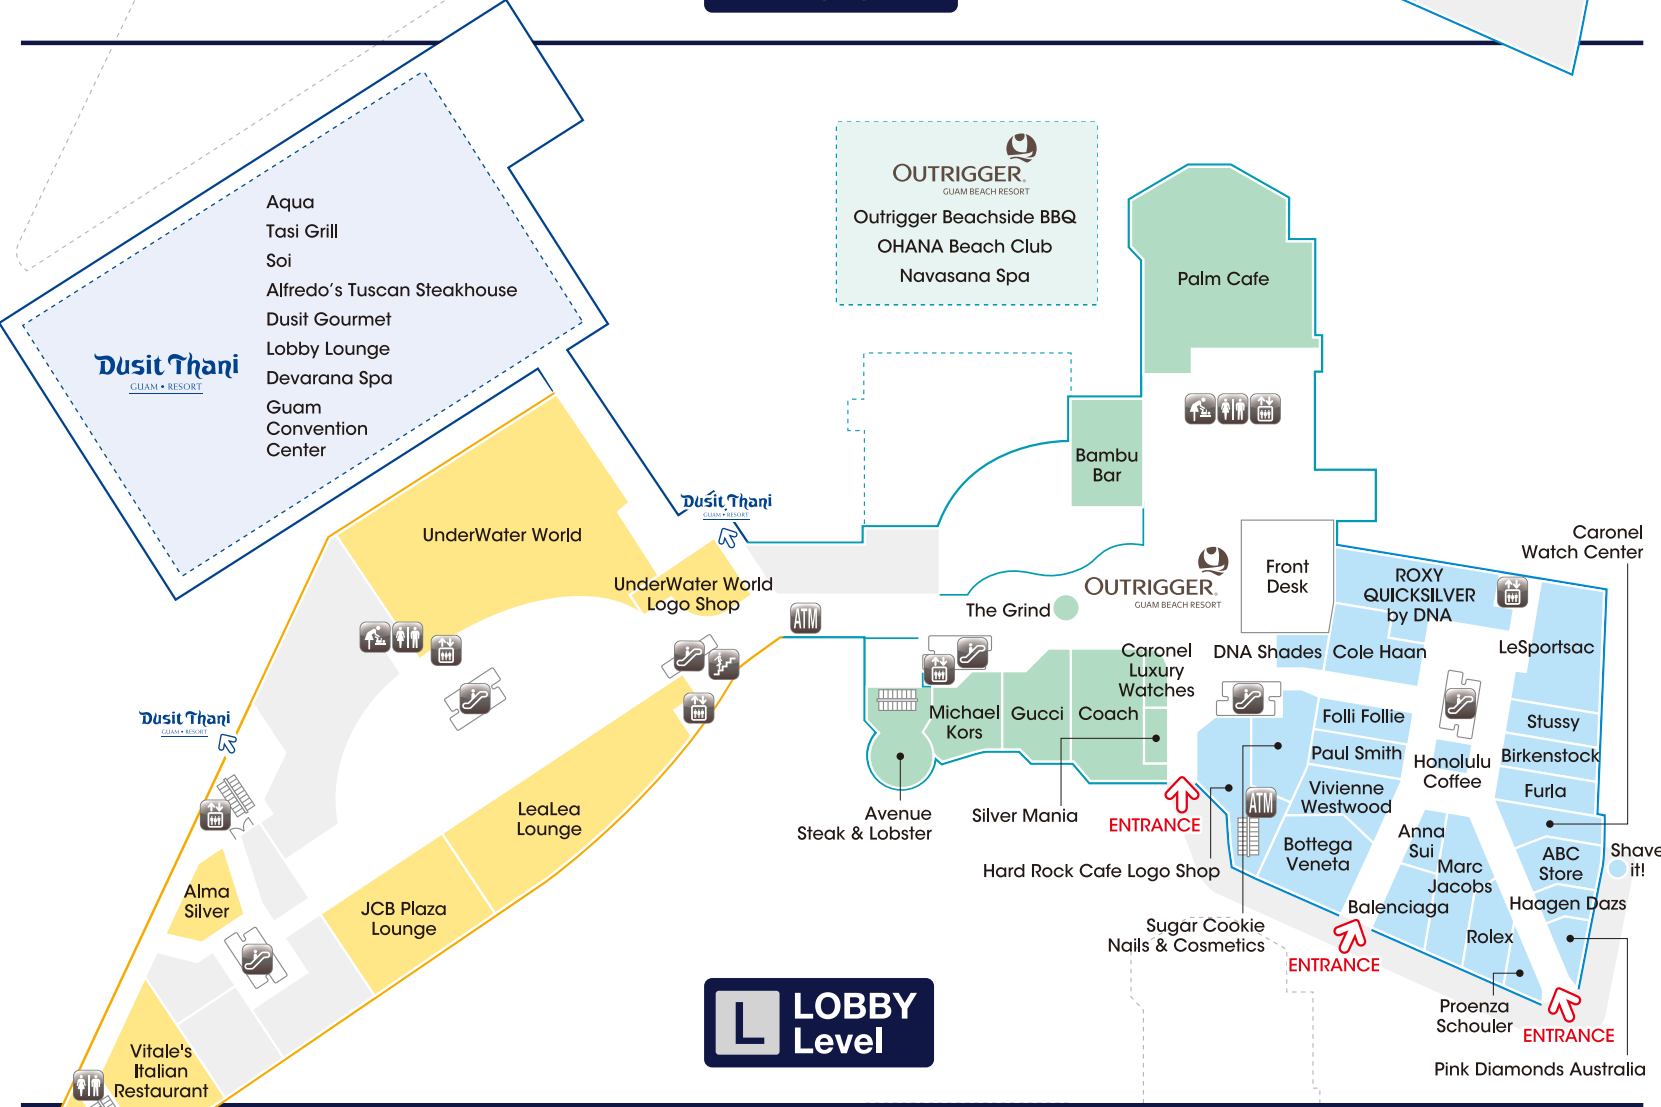

Directory

P : PLAZA Level
L : LOBBY Level
2 : SECOND Level

World Brand	Open 10:00~23:00
ANNA SUI	NORTH L
Balenciaga	NORTH L
Birkenstock	NORTH L
Bottega Veneta	NORTH L
Coach	OUTRIGGER P/L
Cole Haan	NORTH L
Folli Follie	NORTH L
Furla	NORTH L
Gucci	OUTRIGGER P/L
Harley-Davidson	SOUTH P
LeSportsac	NORTH L
Marc Jacobs	NORTH L
Michael Kors	OUTRIGGER P/L
Paul Smith	NORTH L
Proenza Schouler	NORTH L
Rimowa	SOUTH P
Rolex	NORTH L
ROXY/QUICKSILVER by DNA	NORTH L
Vivienne Westwood	NORTH L

Specialty Shop	Open 10:00~23:00
925 Mine	NORTH 2
ABC Store	SOUTH P, OUTRIGGER P, NORTH L
Accessory Plus	NORTH 2
Alma Silver	SOUTH L
Aloha Happy Happy	NORTH 2
Applewoods	NORTH 2
Art World	NORTH 2
Beyond the Box	SOUTH P
DNA Shades	NORTH L
Hard Rock Cafe Logo Shop	NORTH L
Lanikai Bath & Body	NORTH 2
Mariana Ocean	NORTH 2
Pink Diamonds Australia	NORTH L
Silver Mania	OUTRIGGER L
Stussy	NORTH L
UnderWater World Logo Shop	SOUTH L

Services

- ATM** There are 3 machines.
 - *SOUTH PLAZA Level Side of DNA Evolution
 - *OUTRIGGER LOBBY Level Passage through SOUTH
 - *NORTH LOBBY Level Inside Hard Rock Cafe Logo Shop

Baby Changing Facilities

DUSIT THANI

SOUTH

OUTRIGGER

NORTH

2 SECOND Level

L LOBBY Level

P PLAZA Level

-  Elevator
-  Restroom
-  Escalator
-  Automatic teller machine
-  Baby-change facility